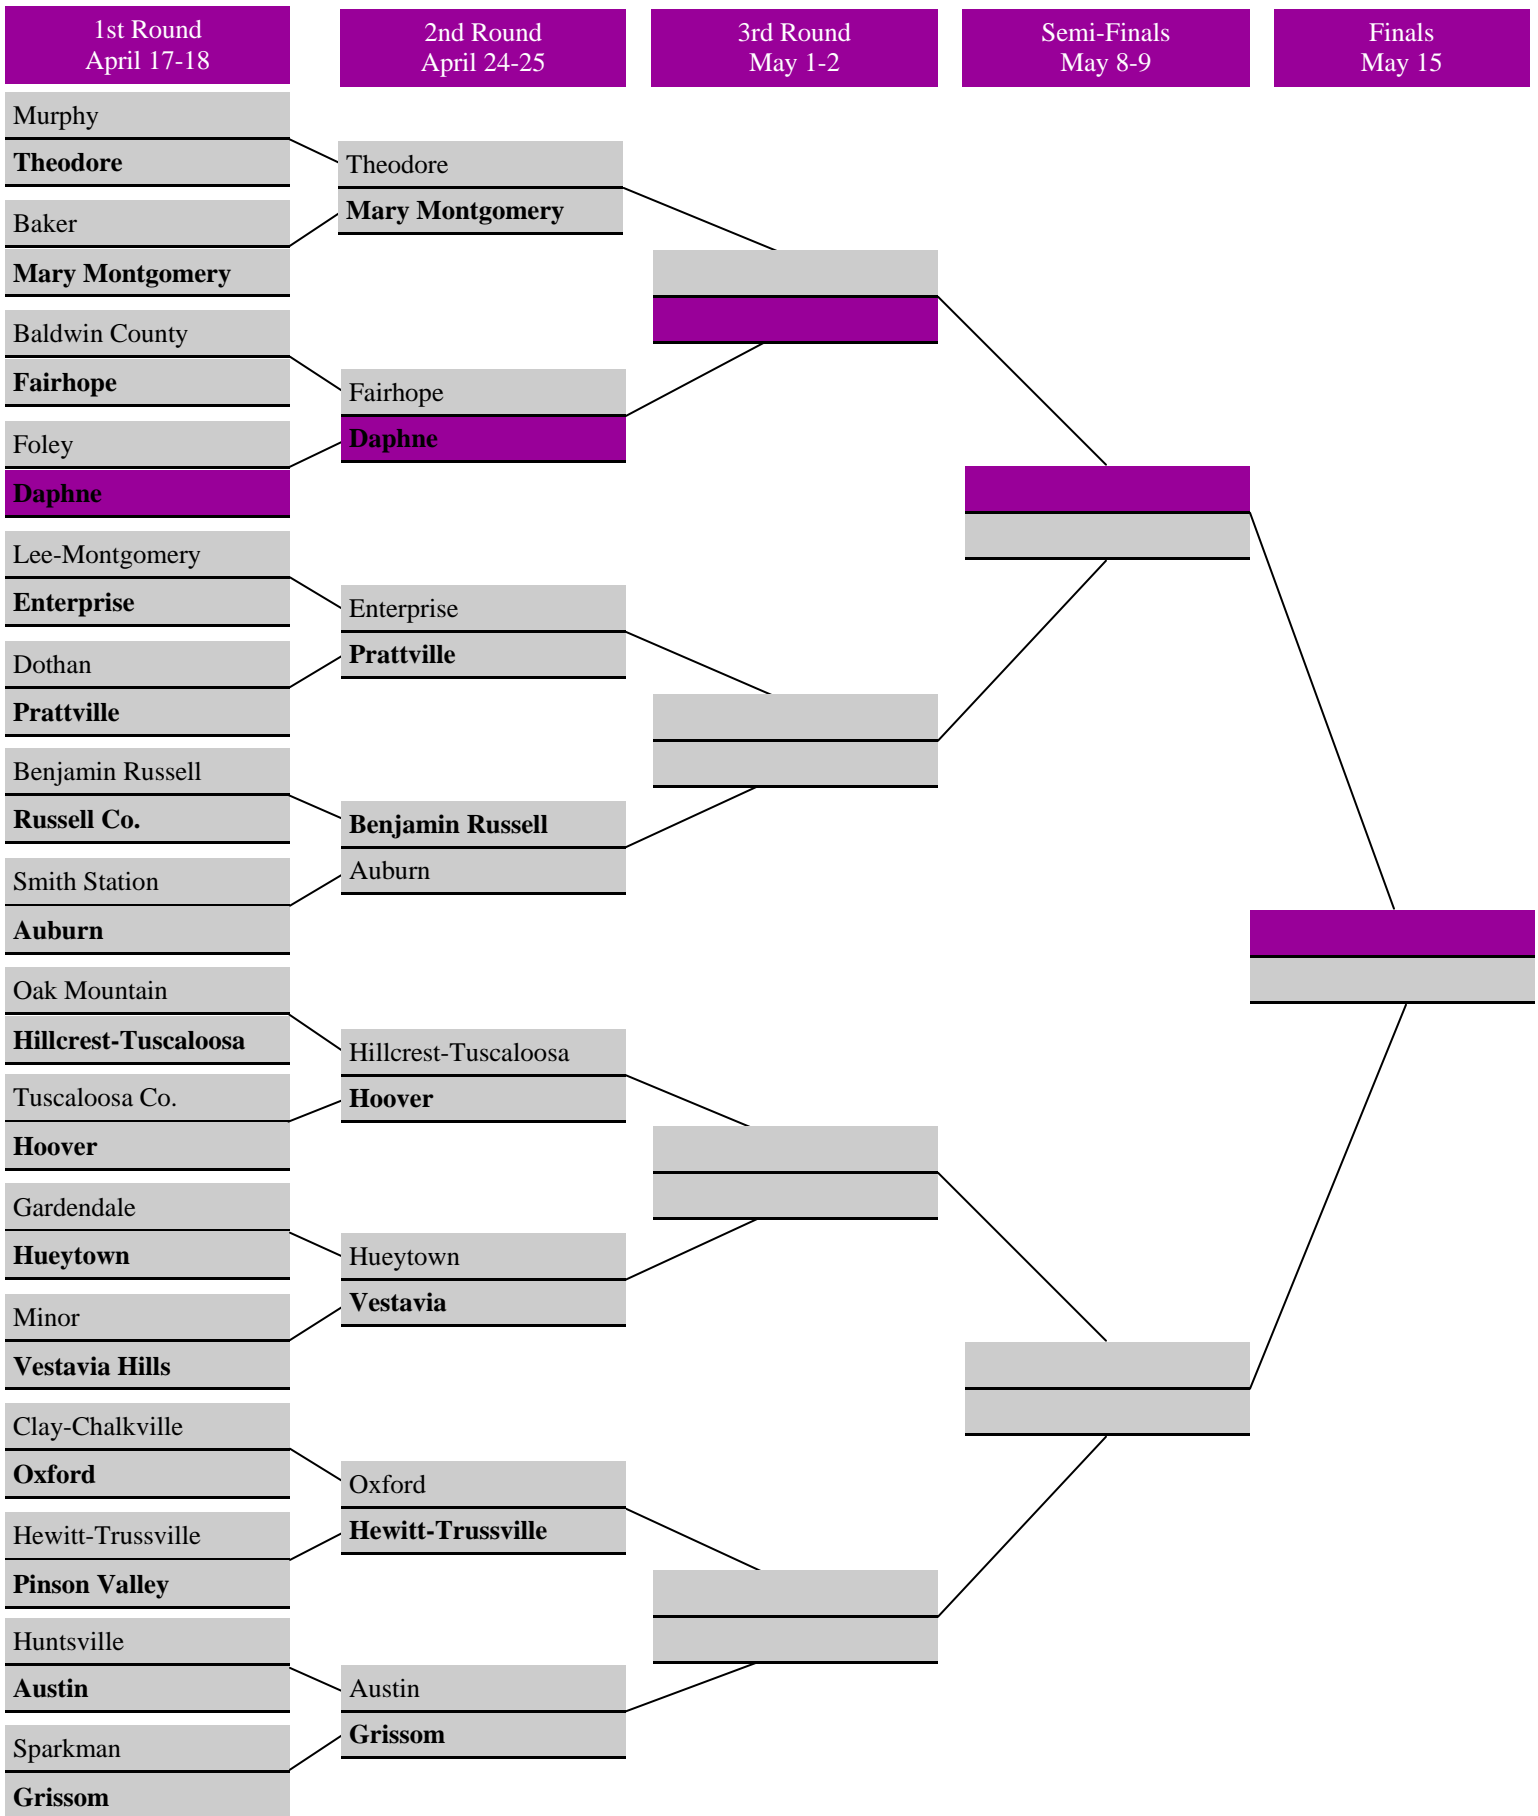

2009 Playoff Bracket Alabama 6A Baseball

Bold = Home Team which the area winners are host teams in the first round. Rounds thereafter, except final are hosted based on the team that traveled more times during the preceding rounds is the host team. If tie the bottom bracket team will host.